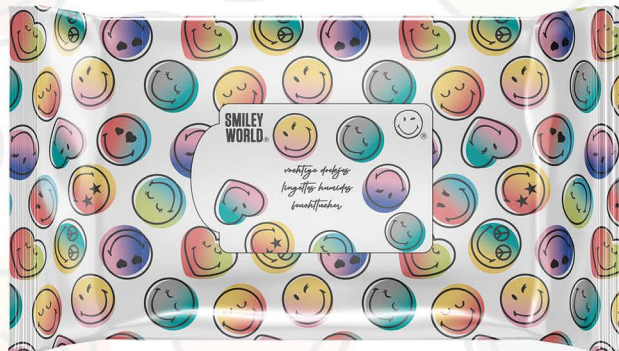

PRODUCT FEATURES

Baby Care - Personal Care

Pet Care - Household Care

Flushable - Biodegradable Wet Wipes

Product Count: 10 to 250 Pcs

Code: OLSWWW0X0001P - 009

PRODUCT FEATURES

Baby Care - Personal Care