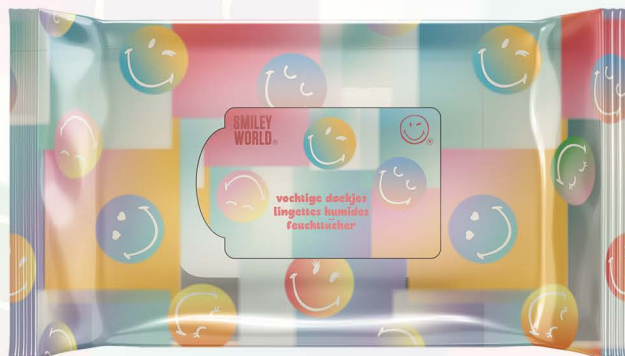

Product Count: 10 to 250 Pcs

**SMILEY
WORLD®**

PRODUCT FEATURES

Baby Care - Personal Care

Pet Care - Household Care

Flushable - Biodegradable Wet Wipes

Product Count: 10 to 250 Pcs

Code: OLSWWW0X0001P - 005

PRODUCT FEATURES

Baby Care - Personal Care

Pet Care - Household Care

Flushable - Biodegradable Wet Wipes

Product Count: 10 to 250 Pcs

PRODUCT FEATURES

Baby Care - Personal Care

Pet Care - Household Care

Flushable - Biodegradable Wet Wipes

Product Count: 10 to 250 Pcs

PRODUCT FEATURES

Baby Care - Personal Care

Pet Care - Household Care

Flushable - Biodegradable Wet Wipes

Product Count: 10 to 250 Pcs

**SMILEY
WORLD®**