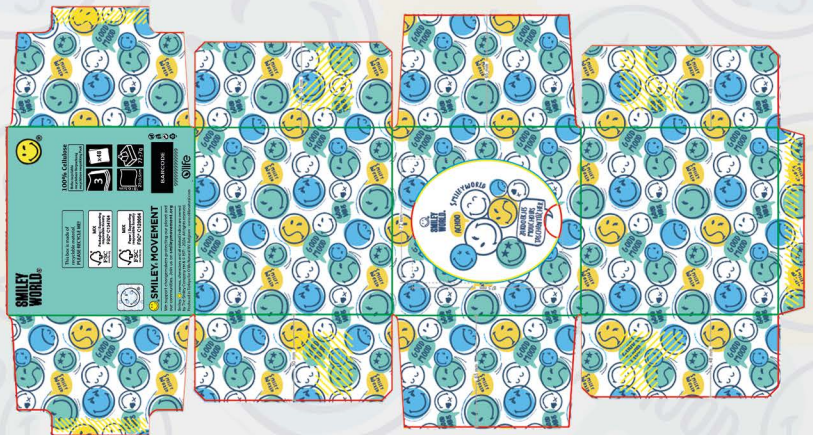

PRODUCT FEATURES

3 Ply - 48 Pcs

21x18cm - 77g

100% Cellulose

This box made of recyclable material.
PLEASE RECYCLE ME!