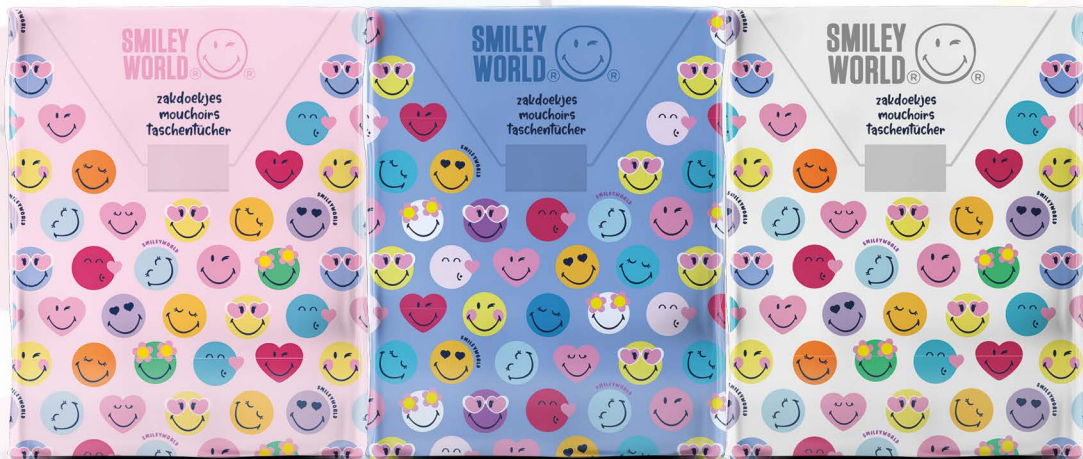

PRODUCT FEATURES

3 Ply - 48 Pcs

21x18cm - 77g

100% Cellulose

This box made of recyclable material.
PLEASE RECYCLE ME!

MINI HANKIES

**SMILEY
WORLD®**

PRODUCT FEATURES

21,5x21,5cm - 3 Ply - 10 Pcs - 6 Packs (3x2)

100% Cellulose    

Code: OLSWHM3X2103P-001

**SMILEY
WORLD®**

PRODUCT FEATURES

21,5x21,5cm - 3 Ply - 10 Pcs - 6 Packs (3x2)

100% Cellulose    

Code: OLSWHM3X2103P-002

PRODUCT FEATURES

21,5x21,5cm - 3 Ply - 10 Pcs - 6 Packs (3x2)

100% Cellulose    

**SMILEY
WORLD®**

PRODUCT FEATURES

21,5x21,5cm - 3 Ply - 10 Pcs - 6 Packs (3x2)

100% Cellulose    

Code: OLSWHM3X2103P-004