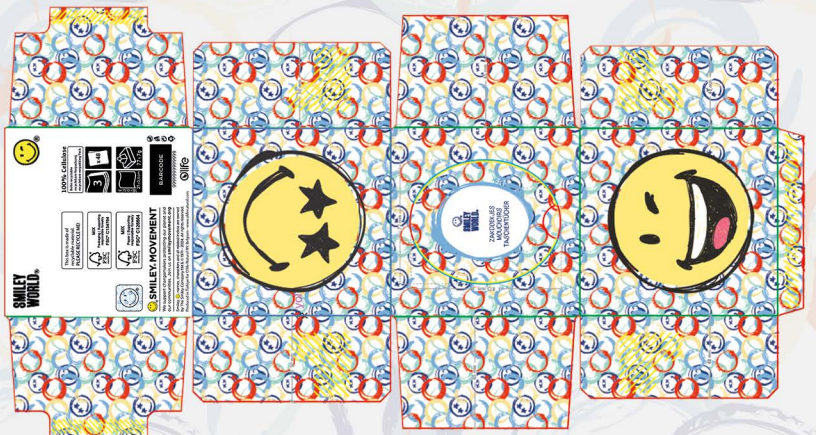

PRODUCT FEATURES

3 Ply - 48 Pcs

21x18cm - 77g

100% Cellulose

This box made of recyclable material.
PLEASE RECYCLE ME!