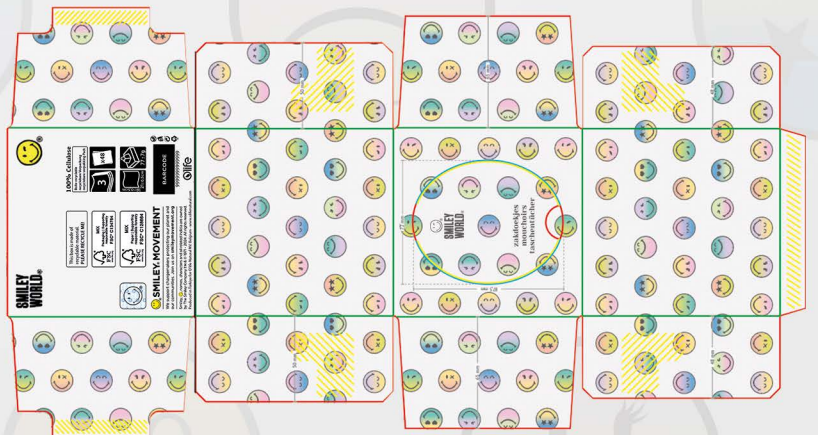

PRODUCT FEATURES

3 Ply - 48 Pcs

21x18cm - 77g

100% Cellulose

This box made of recyclable material.

PLEASE RECYCLE ME!