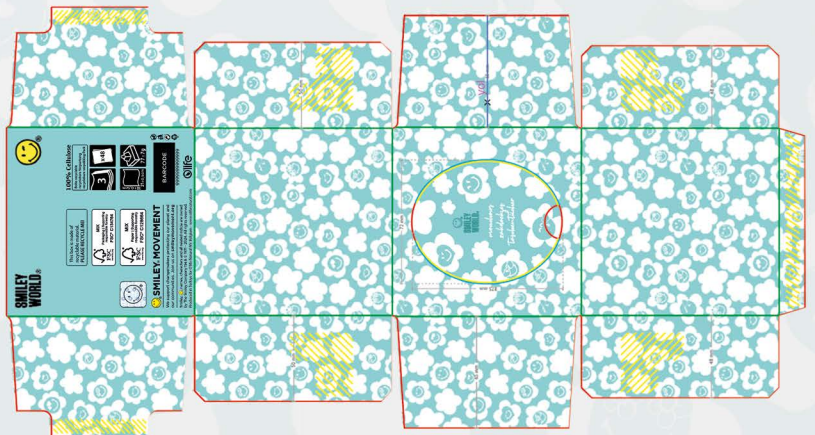

PRODUCT FEATURES

3 Ply - 48 Pcs

21x18cm - 77g

100% Cellulose

This box made of recyclable material.

PLEASE RECYCLE ME!